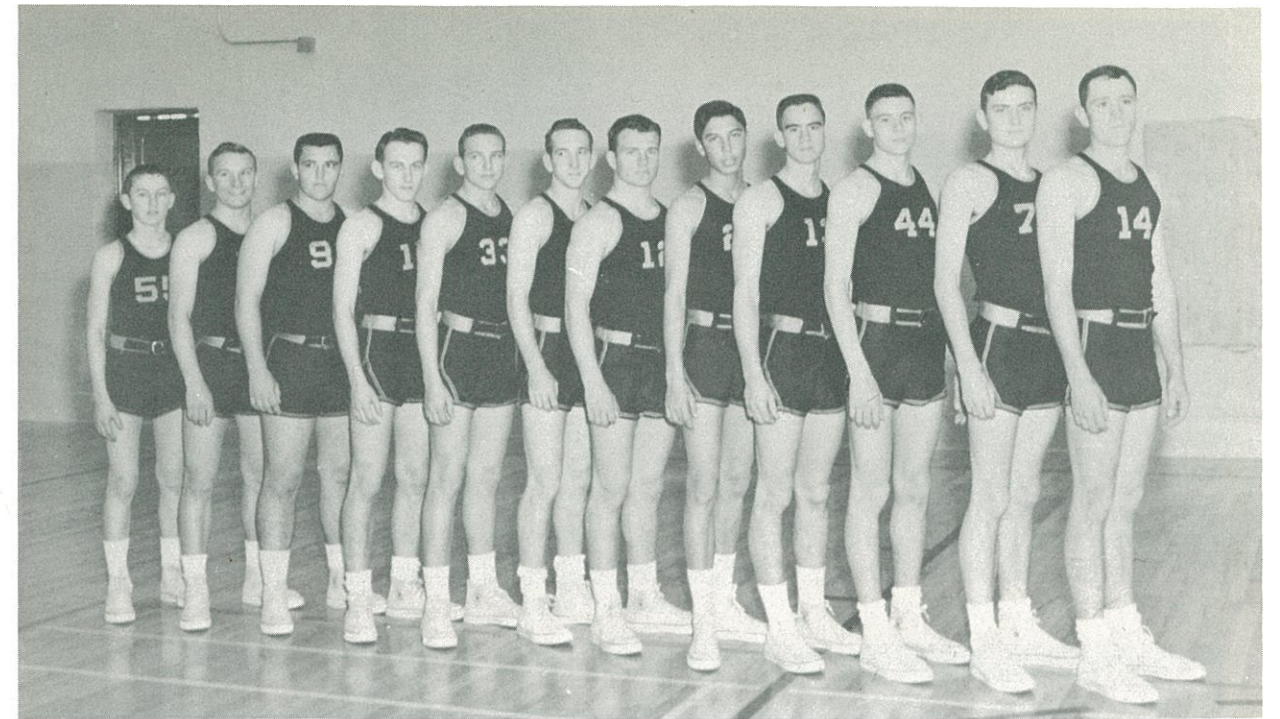

SEEN AT FOOTBALL BANQUET

Coach Truman Nix Speaker Sammy Baugh
 Captains Dwight Dow Billy Allen for '59

SEEN ON WESTERN DAY

D. Bates, B. Allen, D. Everett, J. Bates, B. Holloway, J. Holloway, J. Hoskins, J. Blackwelder, B. Phillips, D. Dow, E. Chrisman, B. Roark.

Jesse Blackwelder
 Captain

Dwight Dow
 Captain
 All-Tournament Team
 Big Lake Tournament
 KVCM Honor Team